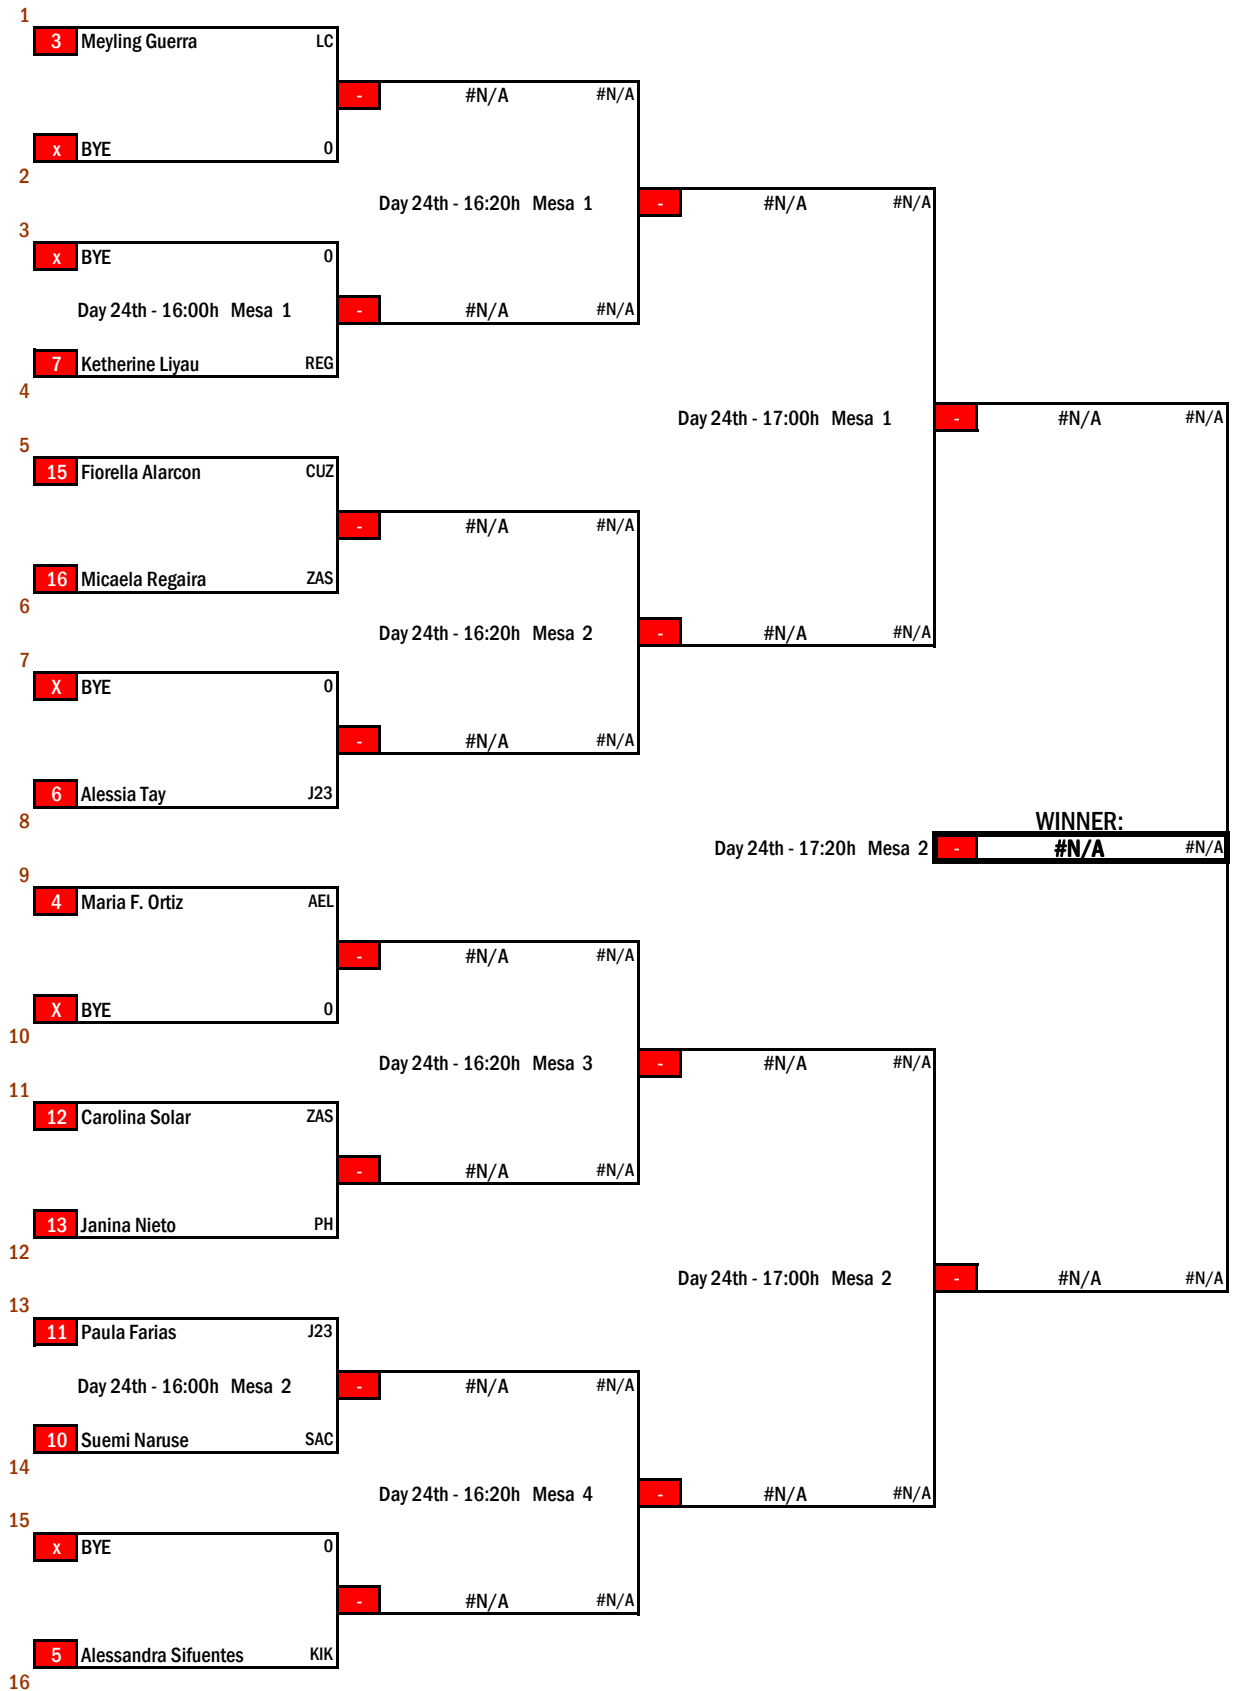

TORNEO SELECTIVO FINAL INFANTIL, JUVENIL DAMAS y VARONES

LIMA DEL 23 AL 26 DE FEBRERO 2010

2do Drop VARONES 15 Años

1	19 Diego Rodriguez SNJ		19 Diego Rodriguez SNJ	
	x BYE 0			
2		Day 17th - 19:20h Mesa 1	19 Diego Rodriguez SNJ	3 - 1 (-6, 6, 4, 7)
3	26 Diego Ocaña LC		32 Santiago Regaira ZAS	
	Day 17th - 18:40h Mesa 1			3 - 1 (4, 10, -14, 6)
4	32 Santiago Regaira ZAS			
		Day 17th - 17:40h Mesa 3	19 Diego Rodriguez SNJ	3 - 1 (-12, 9, 3, 8)
5	24 Josue Vera J23			
	Day 17th - h Mesa		24 Josue Vera J23	
6	31 Erick Aiquipa ISA			
		Day 17th - 19:20h Mesa 2	20 Diego Nonogawa AEL	
7	25 Alonso Ramos KIK			
			20 Diego Nonogawa AEL	3 - 0 (7, 4, 7)
8	20 Diego Nonogawa AEL			
		Day 17th - 20:00h Mesa 3	WINNER:	
9	22 Carlos Ramos J23			
	x BYE 0		#N/A	#N/A
10		Day 17th - 19:20h Mesa 3	21 Juan Jose Rivas SAL	3 - 2 (-6, 9, -8, 10, 9)
11	30 Eduardo Vera LC			
	Day 17th - 18:40h Mesa 3		21 Juan Jose Rivas SAL	
12	21 Juan Jose Rivas SAL			
		Day 17th - 17:40h Mesa 4	18 Aaron Villavicencio LC	3 - 1 (-4, 8, 8, 9)
13	29 Mauricio Mayta KIK			
	Day 17th - 18:40h Mesa 4		28 Ivan Herrera SAC	3 - 2 (7, -8, -1, 6, 10)
14	28 Ivan Herrera SAC			
		Day 17th - 19:20h Mesa 4	18 Aaron Villavicencio LC	
15	x BYE 0			
			18 Aaron Villavicencio LC	3 - 0 (5, 6, 7)
16	18 Aaron Villavicencio LC			

TORNEO SELECTIVO FINAL INFANTIL, JUVENIL DAMAS y VARONES

LIMA DEL 23 AL 26 DE FEBRERO 2010

3er Drop DAMAS 15 Años